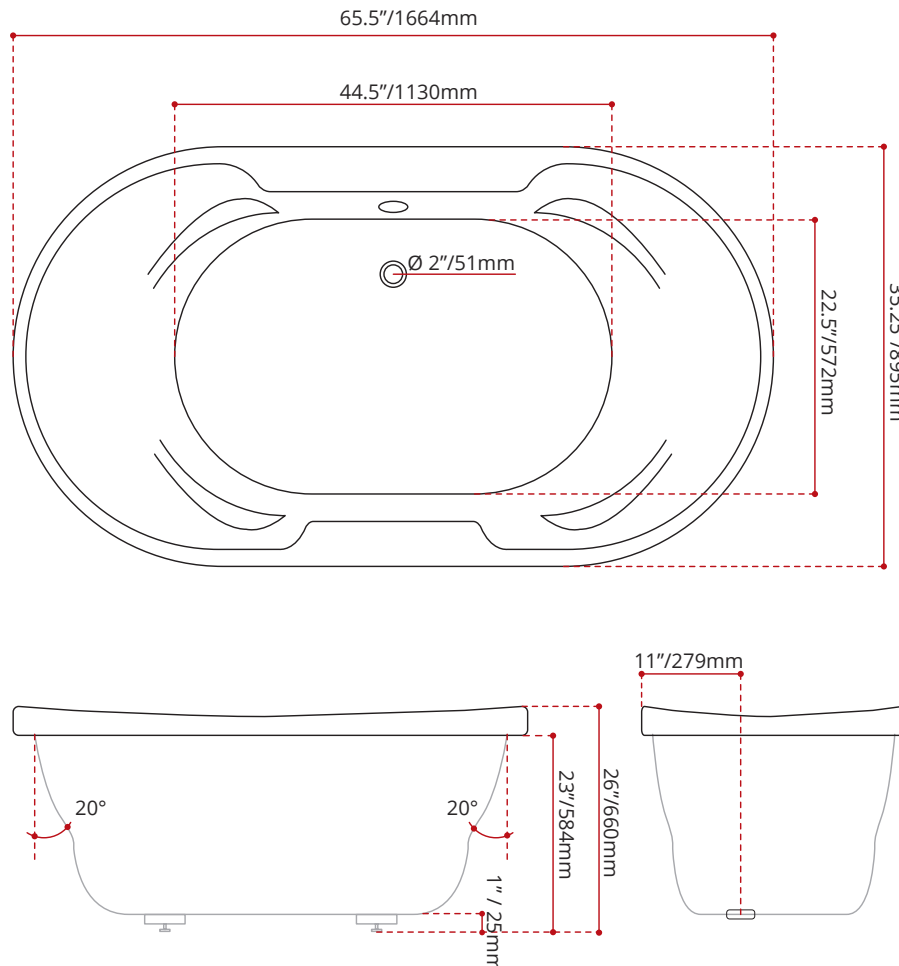

WHITE FINISH
MODEL No.
7111

BLACK FINISH	BISCUIT FINISH
MODEL No.	MODEL No.
7112	7113
COLOUR OPTIONS ARE MADE TO ORDER - NO REFUND - NO RETURN -	

DIMENSIONS	WATER DEPTH	CAPACITY
<ul style="list-style-type: none"> • Length: 65.5" / 1664mm • Width: 35.25" / 895mm • Height: 26" / 660mm 	17.75"/451mm Drain to overflow	109 gal. 412 litres of water

PRODUCT INFORMATION:	
<ul style="list-style-type: none"> • Modern style • Off-set center Drain • Made in Canada 	<ul style="list-style-type: none"> • Drop-in installation • High gloss / Crack-resistant acrylic • Complies with CSA & IAPMO standards

SHIPPING INFORMATION:	
<ul style="list-style-type: none"> • Length: 68" / 1727mm • Width: 38" / 965mm • Height: 28" / 711mm 	<ul style="list-style-type: none"> • Net Weight: 34 kg / 75 lbs • Gross Weight: 36 kg / 79 lbs